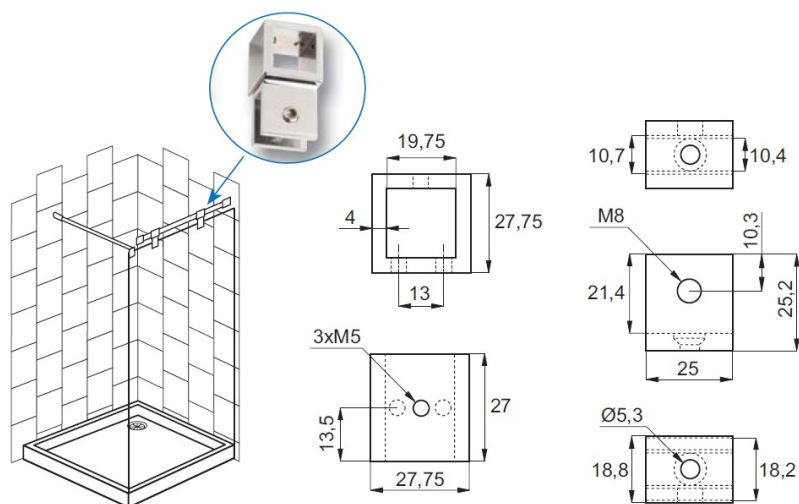

PRODUCT SHEET

Description:

Bar To Glass Centre Bracket,F/19x19mm Square Tube,SS-Look,8- 10mm Glass, W/Open Bar Hole

Item number:

15.24.305-5

Units	Box	Carton	HS Code	Barcode
Pcs.	1	50	8302419000	
				5704866474771